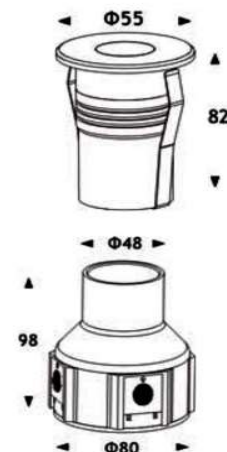

Sovitron Interior Pvt.Ltd.

Model Name

EDGE-4004 / DL-OBL-4004-3

Description

UNDER WATER LIGHT (DONUT)

Technical description

Image

Dimension

Dia=55mm
H=82mm

Frame

Aluminum die cast

Color Tempertaure

3000K

Power

3W

Total Luminous Flux

L70 minimum at 50,000
burning hours

Dimension diagram

Remarks:-

Address: Plot #7 Saroorpur-Nangla Industrial Area,Ballabgharh-Sohna Road,Faridabad-121005

Email: info@sovitron.com